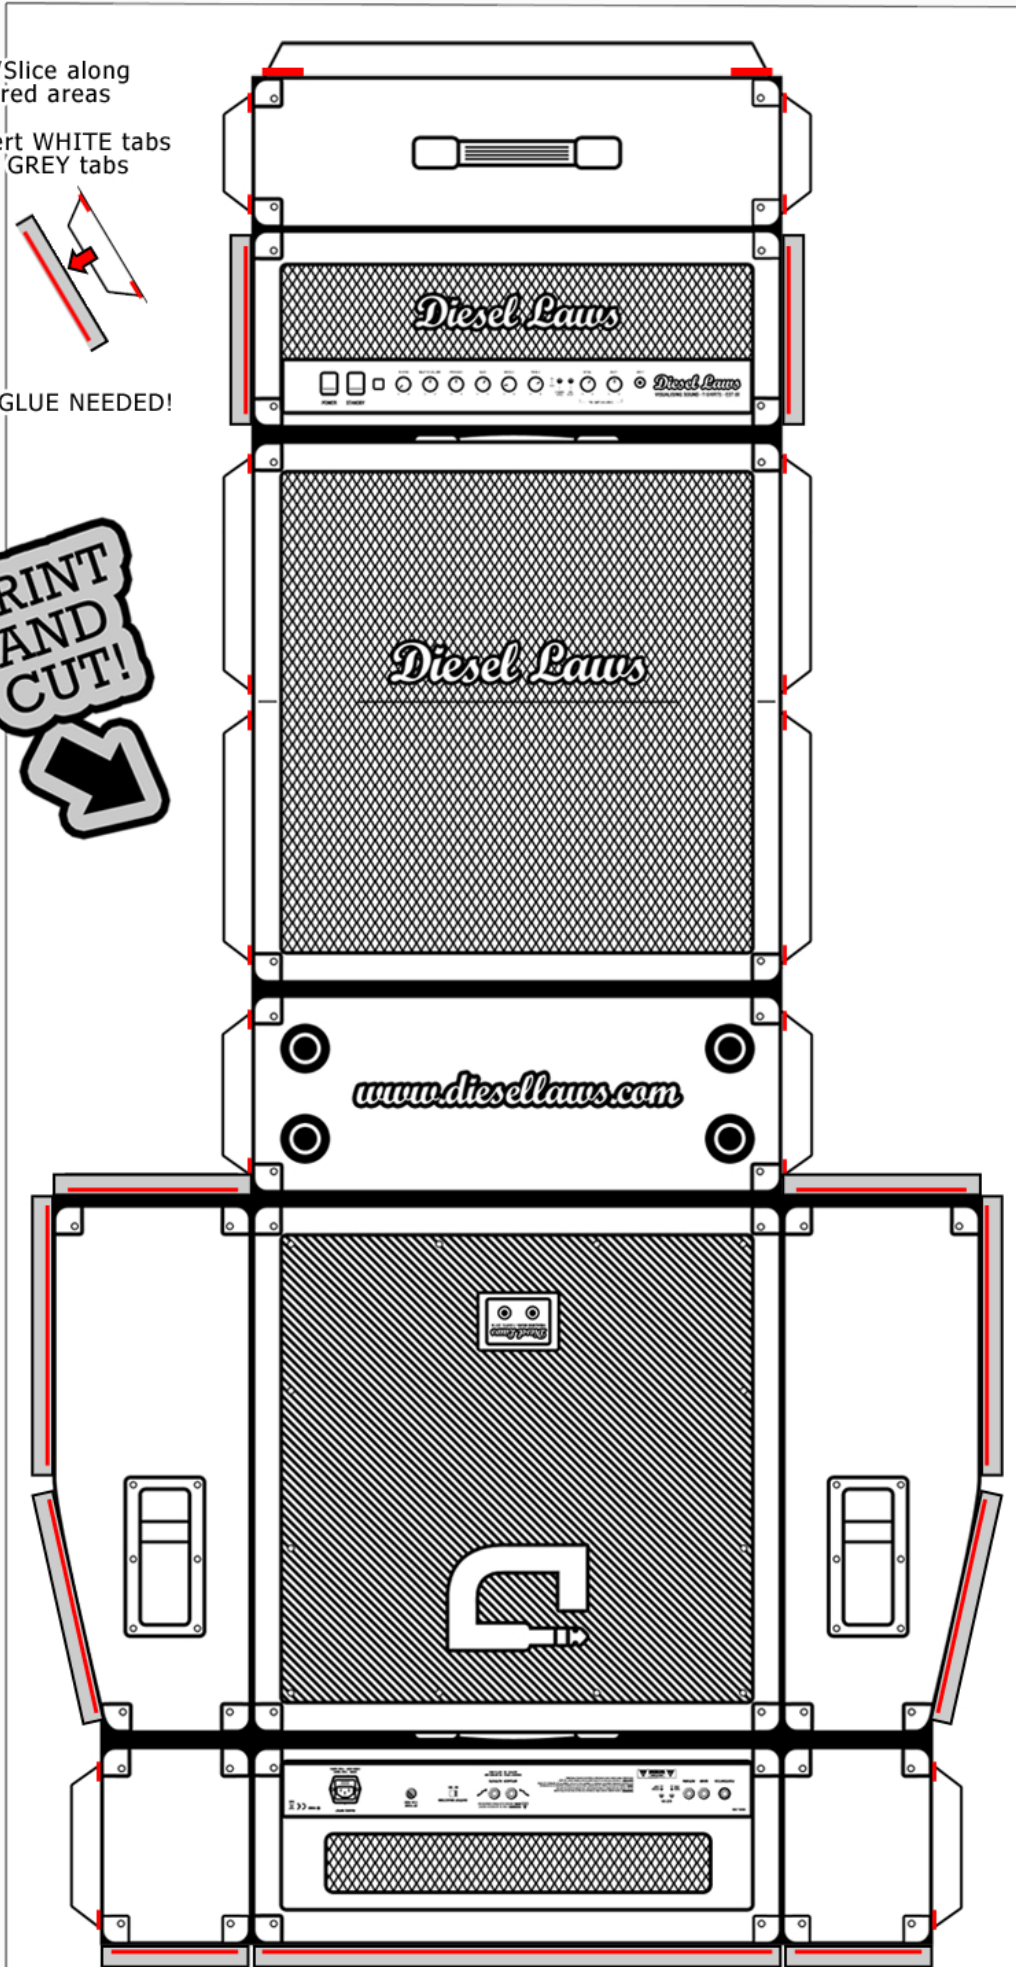

DIY "AMPED" BY DIESEL LAWS

Cut/Slice along the red areas

Insert WHITE tabs into GREY tabs

NO GLUE NEEDED!

DIESEL LAWS IS ALL ABOUT VISUALISING SOUND. THE INSPIRATION FOR THESE DESIGNS COMES FROM EVERYTHING AUDIO; SPEAKERS AND SOUND WAVES THROUGH TO THE WAY MUSIC MAKES US FEEL.